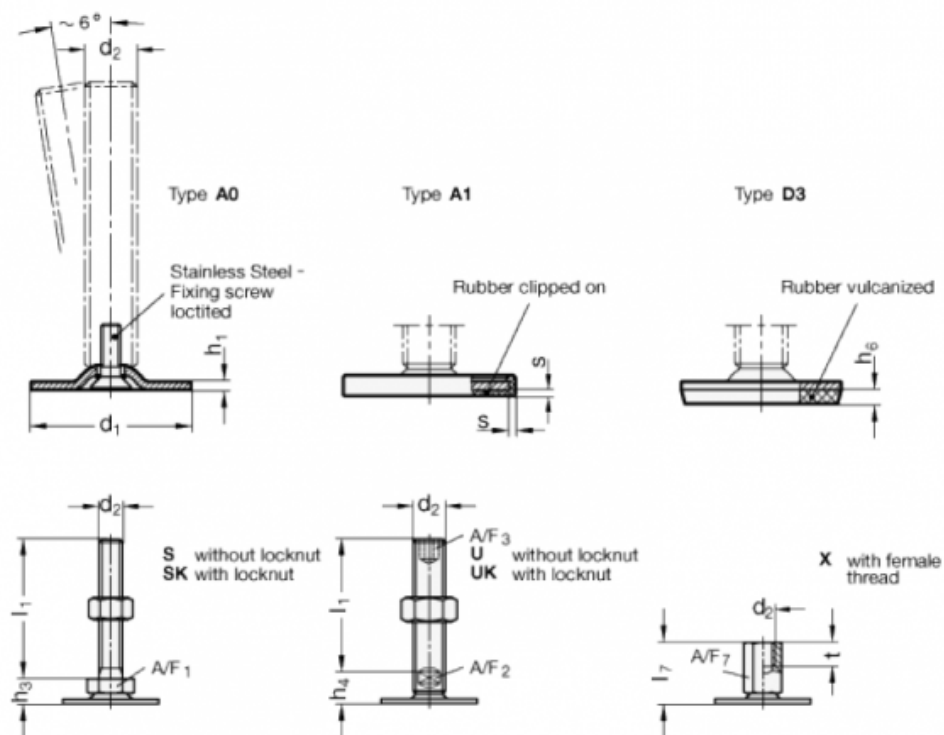

Article number: 204080M12100A1S

Description: E+G levelling foot  
GN 40-80-M12-100-A1-S

Note: S Without nut, External hexagon at the bottom

## Measures

A/F1	= 17
d1	= 80
d2	= M12
h1	= 3
h3	= 12
h6	=
l1	= 100
s	= 2